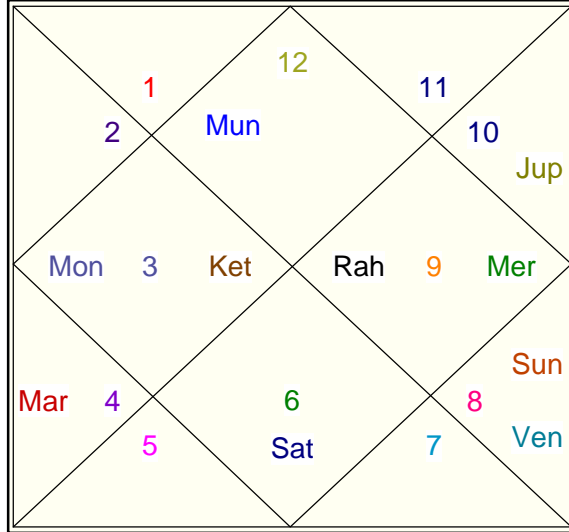

KDP

VarshPhal For 2009 - 10

Second Month

From 03/12/2009 01:48:38 PM To 02/01/2010 01:30:32 AM

Planet	Sign	Degree
Asc	Pisces	7:38:42
Sun	Scorpio	17:17:52
Mon	Gemini	1:16:32
Mar	Cancer	23:53:26
Mer	Sagittarius	2:28:33
Jup	Capricorn	27:15:18
Ven	Scorpio	7:47:33
Sat	Virgo	9:09:11
Rah	-R Sagittarius	27:37:35
Ket	-R Gemini	27:37:35
Mun	Pisces	17:55:56

Month Chart

Month Lord : Mars

This month you will be getting mixed results. But the positive results will be on the heavier side. You will enjoy good health as diseases of any form will not be able to attack you. Throughout this month you will filled with energy, vitality and strength.

You will get the desired profit and success in your field of work. There will be an inflow of income from various sources as a result of which your financial position will improve. There will be an upliftment in your status and in the society you will be known as a respectable and dignified person.

Having faith in God and religion, you will perform religious rites regularly, you will get the cooperation and support from your wife. Even your children will dote on you. You will also get along well with your friends and relatives.