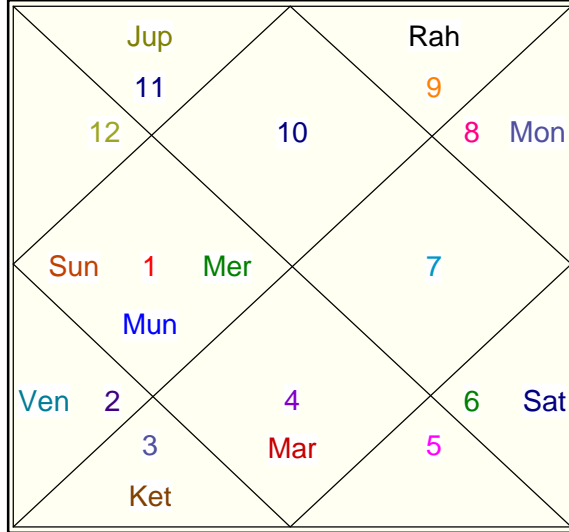

KDP

VarshPhal For 2009 - 10

Seventh Month

From 02/05/2010 12:45:37 AM To 02/06/2010 03:45:13 AM

Planet	Sign	Degree
Asc	Capricorn	8:31:26
Sun	Aries	17:17:52
Mon	Scorpio	28:11:11
Mar	Cancer	18:49:25
Mer	Aries	12:15:26
Jup	Aquarius	29:56:18
Ven	Taurus	13:59:58
Sat	Virgo	4:31:25
Rah	-R Sagittarius	19:49:44
Ket	-R Gemini	19:49:44
Mun	Aries	0:25:56

Month Chart

Month Lord : Saturn

This month negative results will be evident in much greater proportion as compared to the positive results.

You will not get any rest or comfort this month. You will have to work too hard for even minor achievements and success will tend to elude you despite your sincere efforts. Your boss will not be pleased with you. So you must be very polite with him.

To add to your problems your mother's health may also suffer. She will be susceptible to diseases. Due to constant illness she will become physically weak and irritable. To avoid any serious complication you must get her thorough check-up.

Along with this you will also be deprived of the comfort of a vehicle. This will cause you a lot of inconvenience.

The only source of relief will be the sympathetic attitude of your family members.