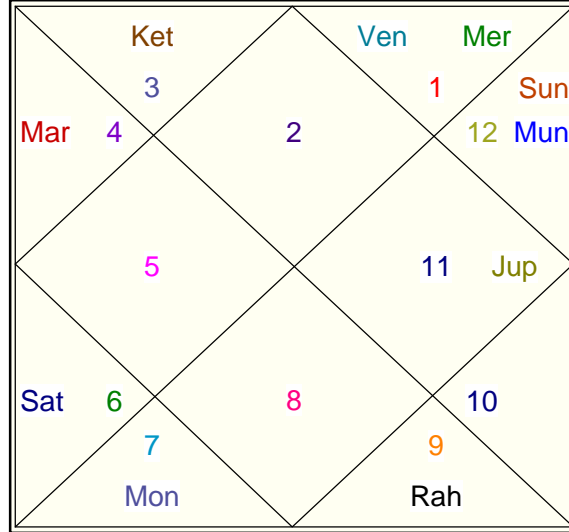

KDP

VarshPhal For 2009 - 10

Sixth Month

From 01/04/2010 09:01:22 AM To 02/05/2010 12:45:37 AM

Planet	Sign	Degree
Asc	Taurus	2:45:34
Sun	Pisces	17:17:52
Mon	Libra	14:42:56
Mar	Cancer	8:50:04
Mer	Aries	3:45:08
Jup	Aquarius	23:16:38
Ven	Aries	6:30:15
Sat	Virgo	6:29:33
Rah	-R Sagittarius	23:00:34
Ket	-R Gemini	23:00:34
Mun	Pisces	27:55:56

Month Chart

Month Lord : Jupiter

This month will be highly auspicious and fruitful for you. Success and happiness will be by your side throughout this month. Monetary gains are indicated. It can be through inheritance or by winning a lottery. Along with this money will flow in from other sources as well. You will get the desired profit in business. As a result of this your financial position will be very strong. There will be an upliftment in your status and in the society you will have a respectable standing. You may spend money on new clothes and golden jewelleryes.

Even healthwise there will be no problem. You will feel strong, energetic and agile this month. Only on rare occasions you will be having even minor health problems.