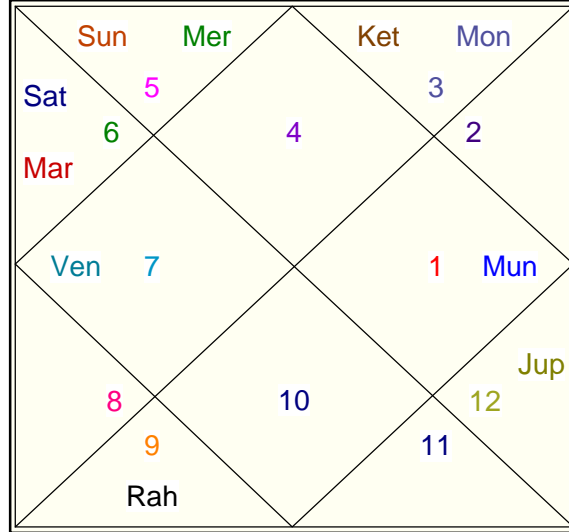

KDP

VarshPhal For 2009 - 10

Eleventh Month

From 04/09/2010 03:56:58 AM To 04/10/2010 09:11:10 PM

Planet	Sign	Degree
Asc	Cancer	14:51:49
Sun	Leo	17:17:52
Mon	Gemini	14:56:54
Mar	Virgo	28:42:42
Mer	Leo	16:30:48
Jup	Pisces	6:38:08
Ven	Libra	2:14:03
Sat	Virgo	10:26:55
Rah	-R Sagittarius	16:06:22
Ket	-R Gemini	16:06:22
Mun	Aries	10:25:56

Month Chart

Month Lord : Jupiter

This month you will be getting mixed results but the positive results will be evident in much greater proportion.

Professionally this month will prove to be excellent for you. If you are in business, you will get the desired profit in it. You may play with the idea of launching a new project. On the other hand if you are in service, then you will make a major contribution in your field of work. Your superiors will be impressed with you and a promotion and increment are very much likely.

Your father will be pleased with you and with the help of his proper advice you will be able to pursue the right path. Even your friends and relatives will support you.

The only snag this month will be your physical ailment. You will be susceptible to diseases caused due to excessive heat or bile. You may also suffer from some kind of blood disorder due to an accident. So to prevent any serious complication you must take care of yourself.