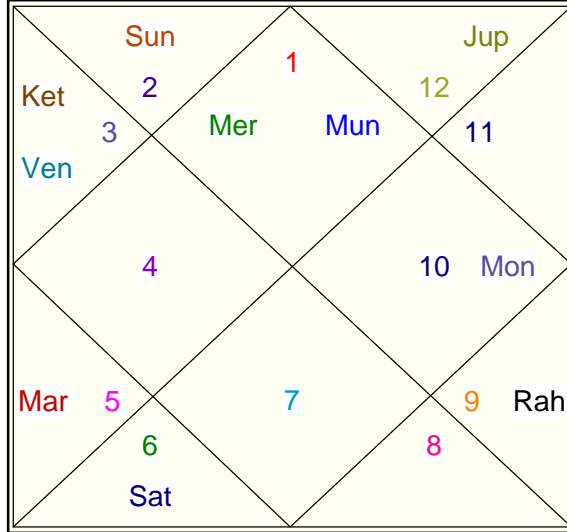

KDP

VarshPhal For 2009 - 10

Eighth Month

From 02/06/2010 03:45:13 AM To 03/07/2010 01:35:52 PM

Planet	Sign	Degree
Asc	Aries	12:06:42
Sun	Taurus	17:17:52
Mon	Capricorn	14:32:21
Mar	Leo	3:14:53
Mer	Aries	23:35:15
Jup	Pisces	5:22:54
Ven	Gemini	21:20:23
Sat	Virgo	3:49:47
Rah	-R Sagittarius	18:10:31
Ket	-R Gemini	18:10:31
Mun	Aries	2:55:56

Month Chart

Month Lord : Mars

This month you will be mixed results but the positive events will be on the heavier side.

On the negative side, you will be having health problems. You will be suffering from diseases caused due to excessive heat or bile. There may also be some kind of blood disorder due to an accident. So you are advised to be extra careful while driving or travelling.

But for business this month will prove to be excellent. You will get the desired profit in business and money will flow in from various sources. This will improve your financial position. You may also launch a new project this month. There will be an upliftment in your status also.

This month you will have an extra inclination spend most of your leisure time in worshipping God and this will give you mental peace and inner satisfaction. There may also be a religious celebration at home.