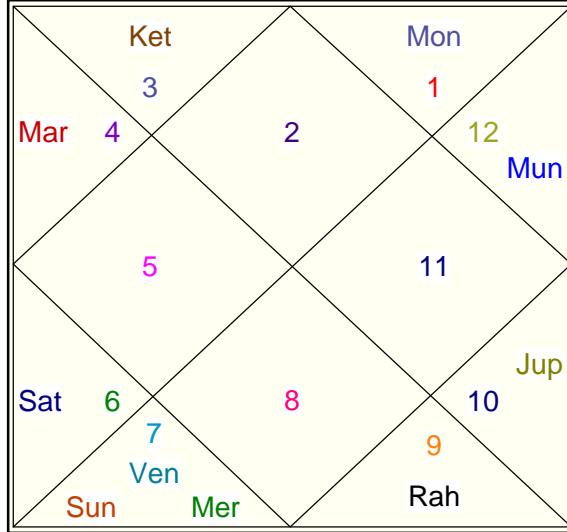

KDP

VarshPhal For 2009 - 10

First Month

From 03/11/2009 07:46:46 PM To 03/12/2009 01:48:38 PM

Planet	Sign	Degree
Asc	Taurus	18:09:47
Sun	Libra	17:17:52
Mon	Aries	27:28:05
Mar	Cancer	14:19:17
Mer	Libra	16:12:40
Jup	Capricorn	23:55:35
Ven	Libra	0:28:08
Sat	Virgo	6:31:16
Rah	-R Sagittarius	29:49:59
Ket	-R Gemini	29:49:59
Mun	Pisces	15:25:56

Month Chart

Month Lord : Jupiter

This month you will be getting mixed results with the positive results more in evidence as compared to the negative events.

You will get the desired profit and success in your field of work. There will be additional gains also. It can be in the form of lottery as well. It will improve your financial position. There will be an upliftment in your status and in the society you will be known as a respectable and dignified person. The people around you will accept your influence.

But this month you will be constantly facing health problems. You will suffer from gastric trouble. There is risk of accident through fire this month so be careful .

your personal life will be pleasant and peaceful. your children will keep you satisfied by doing well in their respective fields. Even your friends and relatives will help and support you in the best possible way as you will get along well with them. Overall this month will be good for you.