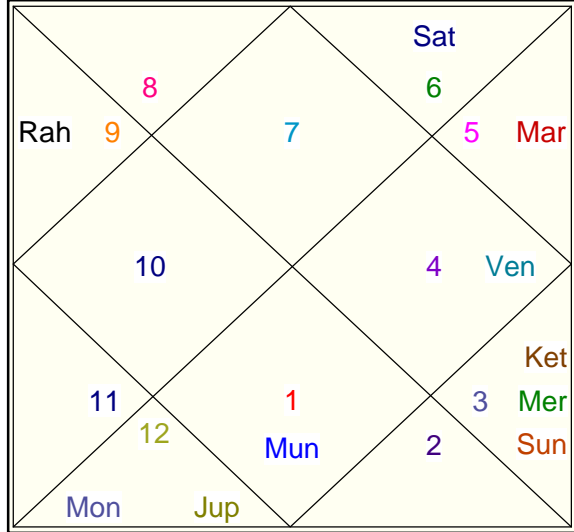

KDP

VarshPhal For 2009 - 10

Ninth Month

From 03/07/2010 01:35:52 PM To 03/08/2010 11:51:02 PM

Planet	Sign	Degree
Asc	Libra	1:00:42
Sun	Gemini	17:17:52
Mon	Pisces	3:09:29
Mar	Leo	20:15:19
Mer	Gemini	23:06:16
Jup	Pisces	8:44:22
Ven	Cancer	27:54:24
Sat	Virgo	4:45:44
Rah	-R Sagittarius	17:57:14
Ket	-R Gemini	17:57:14
Mun	Aries	5:25:56

Month Chart

Month Lord : Mercury

This month will not be very lucky or fruitful for you. The negative results will be evident in much greater proportion as compared to the positive results this month.

Your relationship with your wife will be strained. The two of you will have constant tiffs. There will be lack of mutual understanding and support in your relationship, which forms the foundation of a successful marriage. As a result of this the atmosphere at home will be disturbed.

Along with this you will also face trouble at your place of work. Do not have blind faith on your business partner as he may try to cheat you. There will be monetary losses in business due to this and you will find yourself in a state of destitution.

On the domestic front also there will not be smooth sailing. Your friends and relatives will turn their tables on you. Even at home the atmosphere will not be congenial.