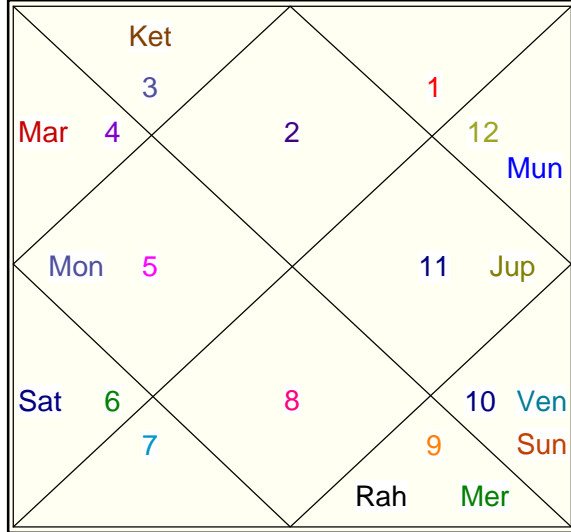

KDP

VarshPhal For 2009 - 10

Fourth Month

From 31/01/2010 12:48:29 PM To 02/03/2010 05:44:43 AM

Planet	Sign	Degree
Asc	Taurus	0:22:21
Sun	Capricorn	17:17:52
Mon	Leo	2:07:29
Mar	Cancer	15:12:09
Mer	Sagittarius	22:53:19
Jup	Aquarius	9:00:40
Ven	Capricorn	21:56:47
Sat	Virgo	10:22:14
Rah	-R Sagittarius	27:02:35
Ket	-R Gemini	27:02:35
Mun	Pisces	22:55:56

Month Chart

Month Lord : Saturn

This month is highly propitious and fruitful for you. It will keep you cheerful and satisfied throughout. There will be financial gains this month. It can be in the form of inheritance or by winning a lottery. This will make you financially strong. You will also be able to obtain desired profit in business. There will be an inflow of money from various sources. There will be an upliftment in your status and in the society, you will be known as a respectable and dignified person.

Along with this you will also enjoy good health. Diseases of any kind will not be able to trouble you as a result of which you will be filled with vitality, strength and energy. With mental agility and physical strength you will be able to overcome the difficulties and hurdles on your path.

On the domestic front also the scene will be smooth and harmonious. You will get full cooperation and support from your family members and your wife and children will dote on you. Your friends and relatives will extend their whole hearted support you.