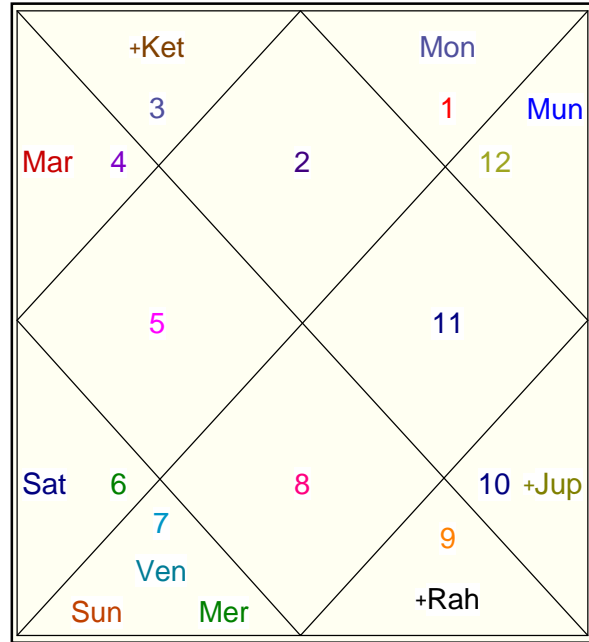

KDP

VarshPhal For 2009 - 10

S.No. : 1108 / Customers . 1 . 51

Model : Y4

Date : 01/02/2009

Male : Sex: Male
03/11/1985 : Date of Birth: 03/11/2009
Sunday : Day of Birth: Tuesday
16:10:00 : Time of Birth: 19:46:46
23:49:29 : Time of Birth (Ghati): 32:51:09
India : Country: India
Nandurbar : City: Nandurbar
North 21:22:00 : Latitude: 21:22:00 North
East 74:18:00 : Longitude: 74:18:00 East
East 82:30:00 : Zone: 82:30:00 East
- 0:32:48 : Local Time Correction: - 0:32:48
0:00:00 : War / Summer Time Corr: 0:00:00
15:37:12 : Local Time: 19:13:58
6:38:12 : Sunrise: 6:38:18
17:54:29 : Sunset: 17:54:24
23:39:20 : Ayanamsa: 23:59:53

KDP

VarshPhal For 2009 - 10

Natal

Progressed

Cmbst	Nakshatra	-Pad	Degree	Sign	Planet	Sign	Degree	Nakshatra-Pad	Cmbst
---	U Bhadrapad	4	15:25:56	Pis	Asc	Tau	18:09:48	Rohini 3	---
---	Svati	4	17:17:52	Lib	Sun	Lib	17:17:52	Svati 4	---
---	Ardra	4	19:33:28	Gem	Mon	Ari	27:28:05	Krittika 1	---
---	Hasta	1	10:36:37	Vir	Mar	Can	14:19:17	Pushya 4	---
---	Anuradha	2	9:44:49	Sco	Mer	Lib	16:12:40	Svati 3	Dcst
---	Sravna	2	15:01:14	Cap	Jup	Cap	23:55:35	Dhanishtha 1	---
---	Chitra	2	28:36:33	Vir	Ven	Lib	0:28:08	Chitra 3	---
---	Anuradha	1	4:44:33	Sco	Sat	Vir	6:31:17	U Phalguni 3	---
---	Bharani	1	15:36:00	Ari R-	Rah -R	Sag	29:50:00	Uttarasadha 1	---
Dcst	Svati	3	15:36:00	Lib R-	Ket -R	Gem	29:50:00	Punarvasu 3	---
---	U Bhadrapad	4	15:25:56	Pis	Mun	Pis	15:25:56	U Bhadrapad 4	---
---	Moola	---	12:42:49	Sag	Mid Heaven	Aqu	5:20:38	Dhanishtha ---	---

Chitrapaksh Ayanamsa: 23:59:53 Degrees

Janma Lagna

Varsha Lagna

KDP

VarshPhal For 2009 - 10

Natal

Progressed

Moon