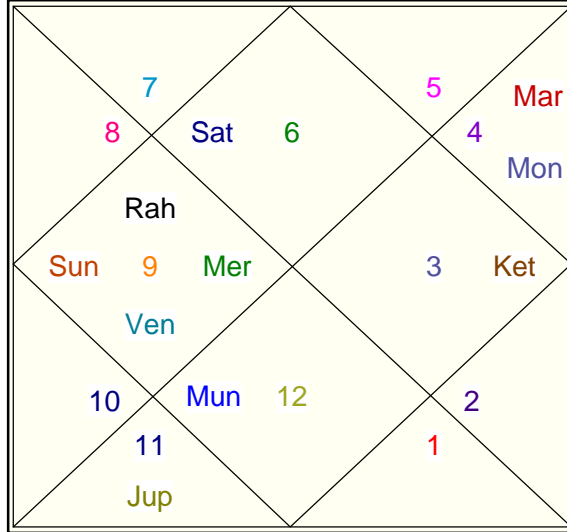

KDP

VarshPhal For 2009 - 10

Third Month

From 02/01/2010 01:30:32 AM To 31/01/2010 12:48:29 PM

Planet	Sign	Degree
Asc	Virgo	29:54:10
Sun	Sagittarius	17:17:52
Mon	Cancer	1:46:45
Mar	Cancer	24:41:00
Mer	Sagittarius	24:05:52
Jup	Aquarius	2:31:35
Ven	Sagittarius	14:53:45
Sat	Virgo	10:31:26
Rah	-R Sagittarius	27:04:24
Ket	-R Gemini	27:04:24
Mun	Pisces	20:25:56

Month Chart

Month Lord : Moon

This month you will be getting mixed results with negative events more in prominence as compared to the positive results.

You will have tiffs with your wife over petty issues. There will be lack of mutual understanding and harmony in your relationship which forms the base of a successful marriage. As a result of this the general atmosphere at home will be disturbed.

Along with this, you will also have to face some business hassles. Your business partners may deceive you due to which you may have monetary losses. Your financial position will be disbalanced and you will find yourself in a state of destitution. Your expenditure will go beyond your control, leaving you in want of money all through this month. Out of frustration, you may get diverted to sinful deeds which you may regret later.