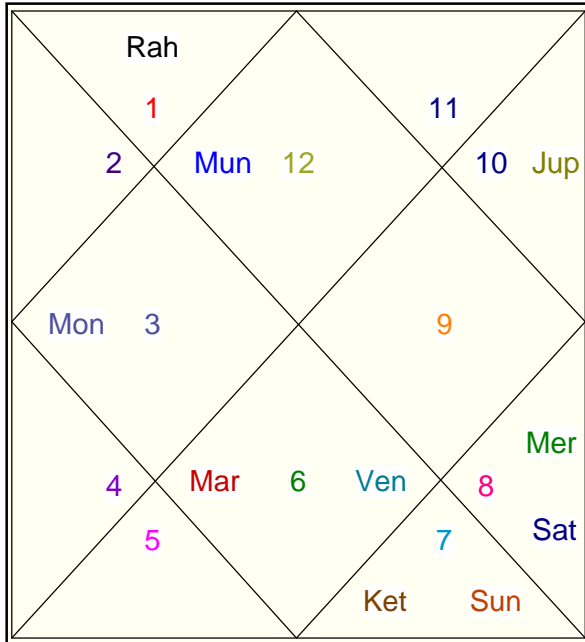

KDP

VarshPhal For 2009 - 10

S.No. : 1108 / Customers . 1 . 51

Model : Y4

Date : 01/02/2009

Male : Sex: Male
03/11/1985 : Date of Birth: 03/11/2009
Sunday : Day of Birth: Tuesday
16:10:00 : Time of Birth: 19:46:46
23:49:29 : Time of Birth (Ghati): 32:51:09
India : Country: India
Nandurbar : City: Nandurbar
North 21:22:00 : Latitude: 21:22:00 North
East 74:18:00 : Longitude: 74:18:00 East
East 82:30:00 : Zone: 82:30:00 East
- 0:32:48 : Local Time Correction: - 0:32:48
0:00:00 : War / Summer Time Corr: 0:00:00
15:37:12 : Local Time: 19:13:58
6:38:12 : Sunrise: 6:38:18
17:54:29 : Sunset: 17:54:24
23:39:20 : Ayanamsa: 23:59:53

KDP

VarshPhal For 2009 - 10

Natal

Progressed

Cmbst	Nakshatra	-Pad	Degree	Sign	Planet	Sign	Degree	Nakshatra-Pad	Cmbst
---	U Bhadrapad	4	15:25:56	Pis	Asc	Tau	18:09:48	Rohini 3	---
---	Svati	4	17:17:52	Lib	Sun	Lib	17:17:52	Svati 4	---
---	Ardra	4	19:33:28	Gem	Mon	Ari	27:28:05	Krittika 1	---
---	Hasta	1	10:36:37	Vir	Mar	Can	14:19:17	Pushya 4	---
---	Anuradha	2	9:44:49	Sco	Mer	Lib	16:12:40	Svati 3	Dcst
---	Sravna	2	15:01:14	Cap	Jup	Cap	23:55:35	Dhanishtha 1	---
---	Chitra	2	28:36:33	Vir	Ven	Lib	0:28:08	Chitra 3	---
---	Anuradha	1	4:44:33	Sco	Sat	Vir	6:31:17	U Phalguni 3	---
---	Bharani	1	15:36:00	Ari R-	Rah -R	Sag	29:50:00	Uttarasadha 1	---
Dcst	Svati	3	15:36:00	Lib R-	Ket -R	Gem	29:50:00	Punarvasu 3	---
---	U Bhadrapad	4	15:25:56	Pis	Mun	Pis	15:25:56	U Bhadrapad 4	---
---	Moola	---	12:42:49	Sag	Mid Heaven	Aqu	5:20:38	Dhanishtha ---	---

Chitrapaksh Ayanamsa: 23:59:53 Degrees

Janma Lagna

Varsha Lagna

KDP

VarshPhal For 2009 - 10

Natal

Progressed

Moon