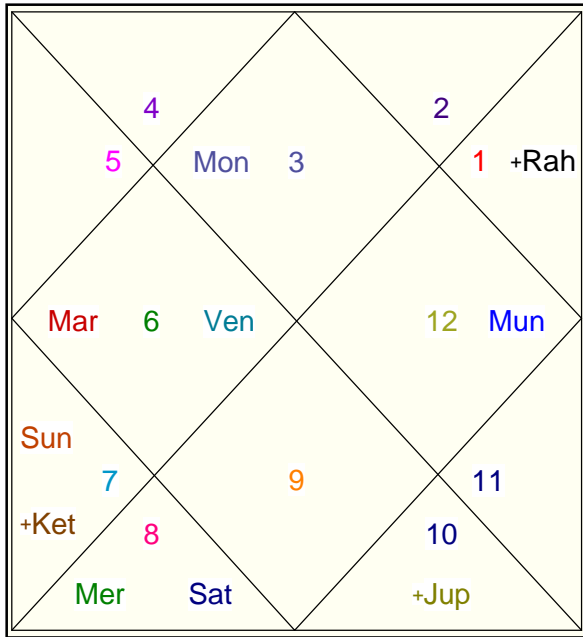

KDP

VarshPhal For 2009 - 10

Natal

Progressed

Cmbst	Nakshatra	-Pad	Degree	Sign	Planet	Sign	Degree	Nakshatra-Pad	Cmbst
---	U Bhadrapad	4	15:25:56	Pis	Asc	Tau	18:09:48	Rohini 3	---
---	Svati	4	17:17:52	Lib	Sun	Lib	17:17:52	Svati 4	---
---	Ardra	4	19:33:28	Gem	Mon	Ari	27:28:05	Krittika 1	---
---	Hasta	1	10:36:37	Vir	Mar	Can	14:19:17	Pushya 4	---
---	Anuradha	2	9:44:49	Sco	Mer	Lib	16:12:40	Svati 3	Dcst
---	Sravna	2	15:01:14	Cap	Jup	Cap	23:55:35	Dhanishtha 1	---
---	Chitra	2	28:36:33	Vir	Ven	Lib	0:28:08	Chitra 3	---
---	Anuradha	1	4:44:33	Sco	Sat	Vir	6:31:17	U Phalguni 3	---
---	Bharani	1	15:36:00	Ari R-	Rah -R	Sag	29:50:00	Uttarasadha 1	---
Dcst	Svati	3	15:36:00	Lib R-	Ket -R	Gem	29:50:00	Punarvasu 3	---
---	U Bhadrapad	4	15:25:56	Pis	Mun	Pis	15:25:56	U Bhadrapad 4	---
---	Moola	---	12:42:49	Sag	Mid Heaven	Aqu	5:20:38	Dhanishtha ---	---

Chitrapaksh Ayanamsa: 23:59:53 Degrees

Janma Lagna

Varsha Lagna

KDP

VarshPhal For 2009 - 10

Natal

Progressed

Moon

Moon

Navamsa

Navamsa

KDP

VarshPhal For 2009 - 10

Friendship Table

	Sun	Mon	Mar	Mer	Jup	Ven	Sat
Sun	---	Satru	Satru	Satru	Satru	Satru	Sama
Moon	Satru	---	Satru	Satru	Satru	Satru	Sama
Mars	Satru	Satru	---	Satru	Satru	Satru	Mitra
Mercury	Satru	Satru	Satru	---	Satru	Satru	Sama
Jupiter	Satru	Satru	Satru	Satru	---	Satru	Mitra
Venus	Satru	Satru	Satru	Satru	Satru	---	Sama
Saturn	Sama	Sama	Mitra	Sama	Mitra	Sama	---