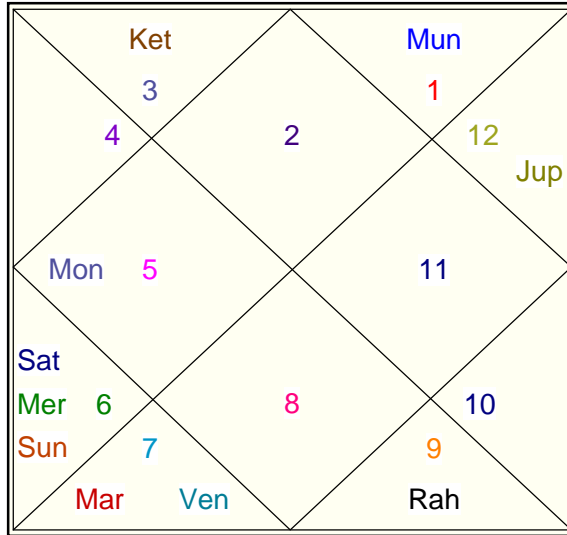

KDP

VarshPhal For 2009 - 10

Twelveth Month

From 04/10/2010 09:11:10 PM To 04/11/2010 01:57:18 AM

Planet	Sign	Degree
Asc	Taurus	9:23:14
Sun	Virgo	17:17:52
Mon	Leo	3:18:00
Mar	Libra	19:21:59
Mer	Virgo	7:48:53
Jup	Pisces	2:39:24
Ven	Libra	18:58:06
Sat	Virgo	14:10:46
Rah	-R Sagittarius	13:05:34
Ket	-R Gemini	13:05:34
Mun	Aries	12:55:56

Month Chart

Month Lord : Sun

This month will be full of tension, depression and disappointments. There will rarely be a happy moment in your life. Your major problem will be shortage of funds. Your expenditure will go much beyond your control as you will keep the company of notorious people and develop wasteful habit. A lot of money will be blown by you. As a result of this you will find yourself in a state of destitution. You may suffer from physical ailment. There are chances of your contracting a serious disease due to which you may have to be hospitalized.

This will also cause you heavy expense. To prevent any serious complication, you are advised to take good care of your health and get yourself a thorough checkup.

If you are planning to make a new investment, you must do it after a lot of anticipation because monetary losses are clearly indicated.