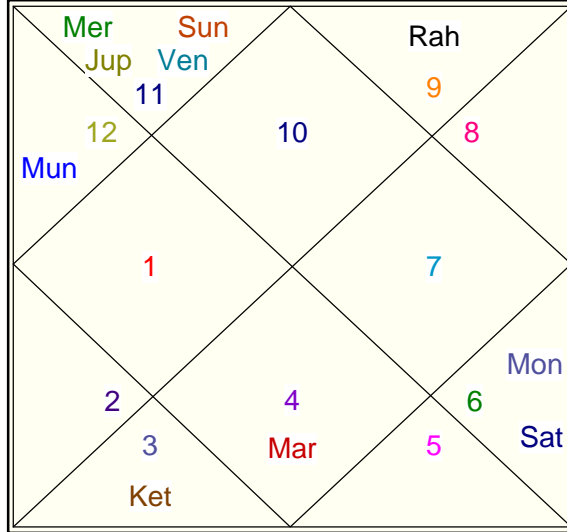

KDP

VarshPhal For 2009 - 10

Fifth Month

From 02/03/2010 05:44:43 AM To 01/04/2010 09:01:22 AM

Planet	Sign	Degree
Asc	Capricorn	25:11:41
Sun	Aquarius	17:17:52
Mon	Virgo	5:48:07
Mar	Cancer	6:46:11
Mer	Aquarius	6:46:04
Jup	Aquarius	16:06:29
Ven	Aquarius	29:07:35
Sat	Virgo	8:48:08
Rah	-R Sagittarius	25:52:16
Ket	-R Gemini	25:52:16
Mun	Pisces	25:25:56

Month Chart

Month Lord : Saturn

This month will prove to be highly auspicious and fruitful for you. There will seldom be any sad moments this month.

You will be filled with courage, strength and enthusiasm. With physical strength you will be able to overcome the obstacles and hurdles on your path. Most of your ventures will be completed. You will also get the desired profit in business.

Having a flair for writing. You may get some of your articles published. This will give you fame and recognition in the society as it will be widely read and appreciated by the people around.

You will be very close to your brothers and sisters and they will provide you with total support and cooperation. You will also take efforts to make them happier, so the atmosphere at home will be pleasant as there will be mutual understanding and harmony.