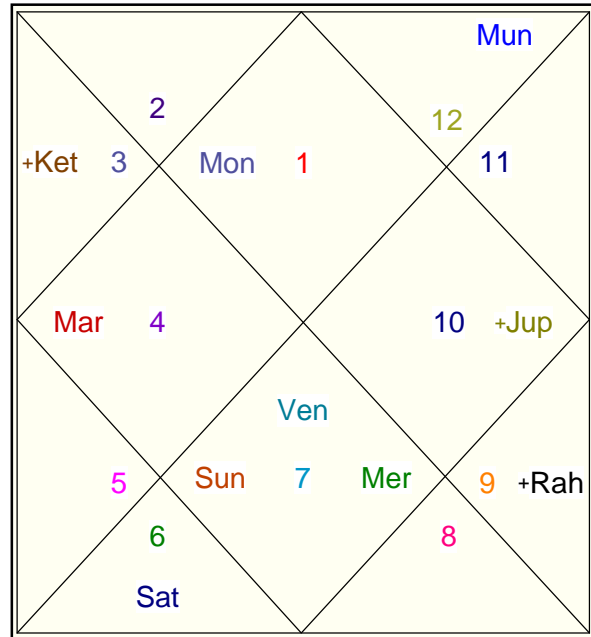

KDP

VarshPhal For 2009 - 10

Natal

Progressed

Cmbst	Nakshatra	-Pad	Degree	Sign	Planet	Sign	Degree	Nakshatra-Pad	Cmbst
---	U Bhadrapad	4	15:25:56	Pis	Asc	Tau	18:09:48	Rohini 3	---
---	Svati	4	17:17:52	Lib	Sun	Lib	17:17:52	Svati 4	---
---	Ardra	4	19:33:28	Gem	Mon	Ari	27:28:05	Krittika 1	---
---	Hasta	1	10:36:37	Vir	Mar	Can	14:19:17	Pushya 4	---
---	Anuradha	2	9:44:49	Sco	Mer	Lib	16:12:40	Svati 3	Dcst
---	Sravna	2	15:01:14	Cap	Jup	Cap	23:55:35	Dhanishtha 1	---
---	Chitra	2	28:36:33	Vir	Ven	Lib	0:28:08	Chitra 3	---
---	Anuradha	1	4:44:33	Sco	Sat	Vir	6:31:17	U Phalguni 3	---
---	Bharani	1	15:36:00	Ari R-	Rah -R	Sag	29:50:00	Uttarasadha 1	---
Dcst	Svati	3	15:36:00	Lib R-	Ket -R	Gem	29:50:00	Punarvasu 3	---
---	U Bhadrapad	4	15:25:56	Pis	Mun	Pis	15:25:56	U Bhadrapad 4	---
---	Moola	---	12:42:49	Sag	Mid Heaven	Aqu	5:20:38	Dhanishtha ---	---

Chitrapaksh Ayanamsa: 23:59:53 Degrees

Janma Lagna

Varsha Lagna

KDP

VarshPhal For 2009 - 10

Natal

Progressed

Moon

Moon

Navamsa

Navamsa

KDP

VarshPhal For 2009 - 10

Friendship Table

	Sun	Mon	Mar	Mer	Jup	Ven	Sat
Sun	---	Satru	Satru	Satru	Satru	Satru	Sama
Moon	Satru	---	Satru	Satru	Satru	Satru	Sama
Mars	Satru	Satru	---	Satru	Satru	Satru	Mitra
Mercury	Satru	Satru	Satru	---	Satru	Satru	Sama
Jupiter	Satru	Satru	Satru	Satru	---	Satru	Mitra
Venus	Satru	Satru	Satru	Satru	Satru	---	Sama
Saturn	Sama	Sama	Mitra	Sama	Mitra	Sama	---