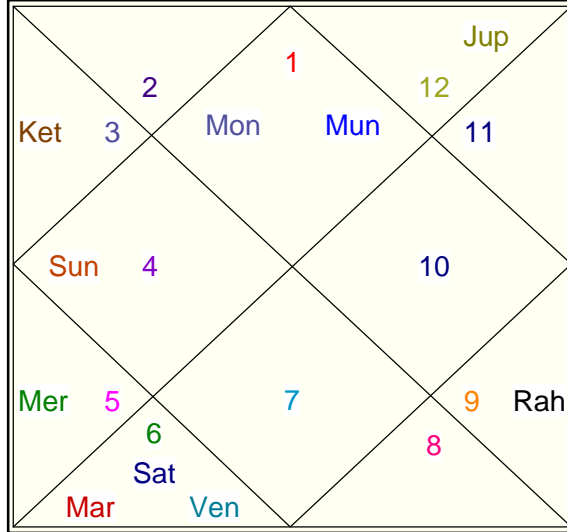

KDP

VarshPhal For 2009 - 10

Tenth Month

From 03/08/2010 11:51:02 PM To 04/09/2010 03:56:58 AM

Planet	Sign	Degree
Asc	Aries	16:08:14
Sun	Cancer	17:17:52
Mon	Aries	23:48:26
Mar	Virgo	8:54:43
Mer	Leo	14:24:26
Jup	Pisces	9:11:05
Ven	Virgo	2:27:25
Sat	Virgo	7:07:37
Rah	-R Sagittarius	17:40:41
Ket	-R Gemini	17:40:41
Mun	Aries	7:55:56

Month Chart

Month Lord : Jupiter

This month you will be getting mixed results but the positive results will be evident in much greater proportion.

This month you will have some health problems. You will be susceptible to diseases especially caused due to excessive heat or bile. You may also develop some kind of blood disorder. There is also risk of your having an accident so try to keep away from fire. You are also advised to take good care of your health to avoid any serious complication.

But for business this month will be superb. You will get the desired success and profit in business. If you are planning to launch a new project then this is the right time to do it as you will surely get success in it. There will be an inflow of money and your financial position will be strong.

You will have a strong inclination towards religion this month. Most of your leisure time will be spent in worshipping God as this will give mental peace and satisfaction. There will be a religious celebration at home.