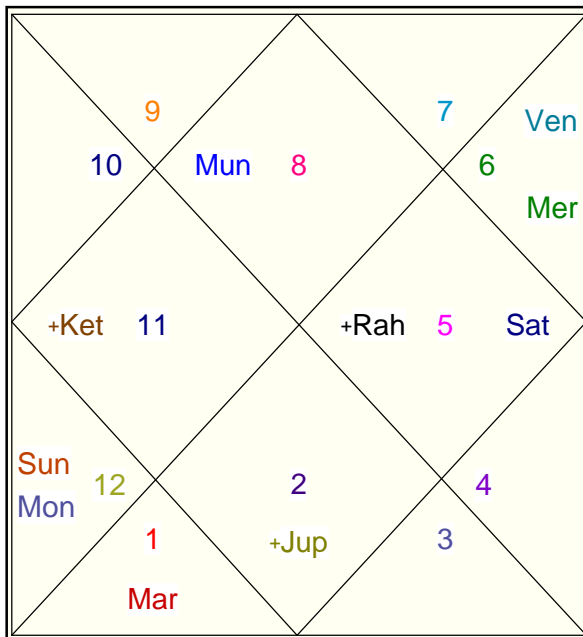

KDP

VarshPhal For 2009 - 10

Natal

Progressed

Cmbst	Nakshatra	-Pad	Degree	Sign	Planet	Sign	Degree	Nakshatra-Pad	Cmbst
---	U Bhadrapad	4	15:25:56	Pis	Asc	Tau	18:09:48	Rohini 3	---
---	Svati	4	17:17:52	Lib	Sun	Lib	17:17:52	Svati 4	---
---	Ardra	4	19:33:28	Gem	Mon	Ari	27:28:05	Krittika 1	---
---	Hasta	1	10:36:37	Vir	Mar	Can	14:19:17	Pushya 4	---
---	Anuradha	2	9:44:49	Sco	Mer	Lib	16:12:40	Svati 3	Dcst
---	Sravna	2	15:01:14	Cap	Jup	Cap	23:55:35	Dhanishtha 1	---
---	Chitra	2	28:36:33	Vir	Ven	Lib	0:28:08	Chitra 3	---
---	Anuradha	1	4:44:33	Sco	Sat	Vir	6:31:17	U Phalguni 3	---
---	Bharani	1	15:36:00	Ari R-	Rah -R	Sag	29:50:00	Uttarasadha 1	---
Dcst	Svati	3	15:36:00	Lib R-	Ket -R	Gem	29:50:00	Punarvasu 3	---
---	U Bhadrapad	4	15:25:56	Pis	Mun	Pis	15:25:56	U Bhadrapad 4	---
---	Moola	---	12:42:49	Sag	Mid Heaven	Aqu	5:20:38	Dhanishtha ---	---

Chitrapaksh Ayanamsa: 23:59:53 Degrees

Janma Lagna

Varsha Lagna

KDP

VarshPhal For 2009 - 10

Natal

Progressed

Moon

Moon

Navamsa

Navamsa

KDP

VarshPhal For 2009 - 10

Friendship Table

	Sun	Mon	Mar	Mer	Jup	Ven	Sat
Sun	---	Satru	Satru	Satru	Satru	Satru	Sama
Moon	Satru	---	Satru	Satru	Satru	Satru	Sama
Mars	Satru	Satru	---	Satru	Satru	Satru	Mitra
Mercury	Satru	Satru	Satru	---	Satru	Satru	Sama
Jupiter	Satru	Satru	Satru	Satru	---	Satru	Mitra
Venus	Satru	Satru	Satru	Satru	Satru	---	Sama
Saturn	Sama	Sama	Mitra	Sama	Mitra	Sama	---