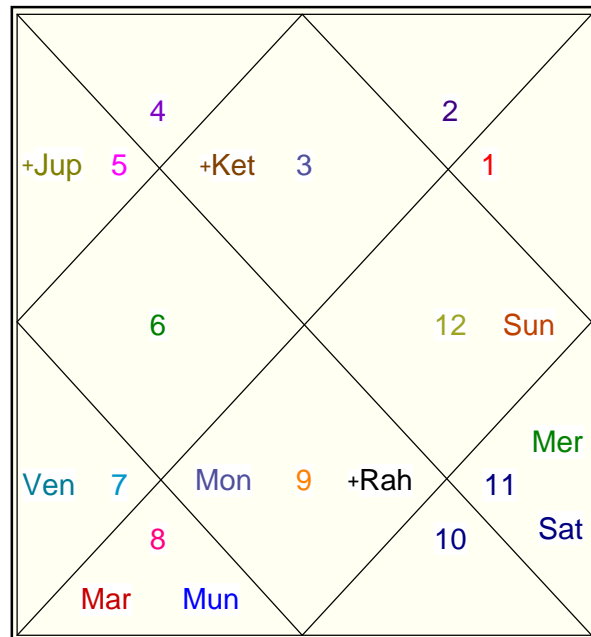

KDP

VarshPhal For 2009 - 10

Natal

Progressed

Cmbst	Nakshatra	-Pad	Degree	Sign	Planet	Sign	Degree	Nakshatra-Pad	Cmbst
---	U Bhadrapad	4	15:25:56	Pis	Asc	Tau	18:09:48	Rohini 3	---
---	Svati	4	17:17:52	Lib	Sun	Lib	17:17:52	Svati 4	---
---	Ardra	4	19:33:28	Gem	Mon	Ari	27:28:05	Krittika 1	---
---	Hasta	1	10:36:37	Vir	Mar	Can	14:19:17	Pushya 4	---
---	Anuradha	2	9:44:49	Sco	Mer	Lib	16:12:40	Svati 3	Dcst
---	Sravna	2	15:01:14	Cap	Jup	Cap	23:55:35	Dhanishtha 1	---
---	Chitra	2	28:36:33	Vir	Ven	Lib	0:28:08	Chitra 3	---
---	Anuradha	1	4:44:33	Sco	Sat	Vir	6:31:17	U Phalguni 3	---
---	Bharani	1	15:36:00	Ari R-	Rah -R	Sag	29:50:00	Uttarasadha 1	---
Dcst	Svati	3	15:36:00	Lib R-	Ket -R	Gem	29:50:00	Punarvasu 3	---
---	U Bhadrapad	4	15:25:56	Pis	Mun	Pis	15:25:56	U Bhadrapad 4	---
---	Moola	---	12:42:49	Sag	Mid Heaven	Aqu	5:20:38	Dhanishtha ---	---

Chitrapaksh Ayanamsa: 23:59:53 Degrees

Janma Lagna

Varsha Lagna

KDP

VarshPhal For 2009 - 10

Natal

Progressed

Moon

Moon

Navamsa

Navamsa

KDP

VarshPhal For 2009 - 10

Friendship Table

	Sun	Mon	Mar	Mer	Jup	Ven	Sat
Sun	---	Satru	Satru	Satru	Satru	Satru	Sama
Moon	Satru	---	Satru	Satru	Satru	Satru	Sama
Mars	Satru	Satru	---	Satru	Satru	Satru	Mitra
Mercury	Satru	Satru	Satru	---	Satru	Satru	Sama
Jupiter	Satru	Satru	Satru	Satru	---	Satru	Mitra
Venus	Satru	Satru	Satru	Satru	Satru	---	Sama
Saturn	Sama	Sama	Mitra	Sama	Mitra	Sama	---