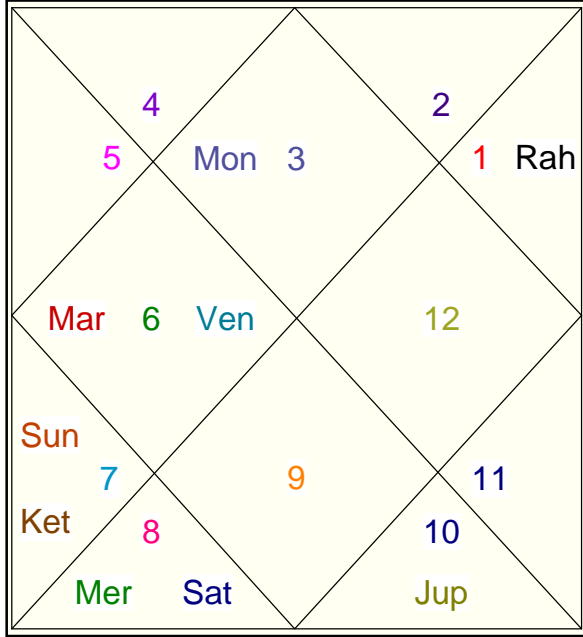

 Pisces : Ascendant: Leo
 Jupiter : Ascendant Lord: Sun
 Gemini : Rasi: Taurus
 Mercury : Rasi-Lord: Venus
 Ardra : Nakshatra: Rohini
 Rahu : Nakshatra Lord: Moon
 4 : Charan: 2
 Sidha : Yoga: Sidhi
 Gara : Karan: Vanij
 Chhatrapati-Chha :Name Alphabet.....:
 Wa-Vani
 Scorpio : Sun Sign (Western): Libra
 Shoodra : Varan: Vaishya
 Manav : Vashya: Chatuspada
 Shwan : Yoni: Sarp
 Manushya : Gan: Manushya
 Adya : Nadi: Antya
 Simha : Varga: Mrig

Planetary Degrees and Vimsottari Dasa

Balance of Dasa	Degree	Sign	Pln	Sign	Degree	Balance of Dasa
Rahu 0 Y 7 M 4 D	15:25:56	Pis	Asc	Leo	25:56:47	Moon 7 Y 2 M 26 D
Sat 19 Years	17:17:52	Lib	Sun	Vir	6:58:57	
	19:33:28	Gem	Mon	Tau	13:40:47	Rah 18 Years
	10:36:37	Vir	Mar	Sag	28:43:57	
09/06/2002	9:44:49	Sco	Mer	Vir	21:09:04	20/12/2000
09/06/2021	15:01:14	Cap	Jup -R	Aqu	22:29:20	20/12/2018
Sat 12/06/2005	28:36:33	Vir	Ven	Lib	19:00:13	Rah 02/09/2003
Mer 20/02/2008	4:44:33	Sco	Sat	Sco	11:10:44	Jup 26/01/2006
Ket 31/03/2009	15:36:00	Ari	R- Rah	Pis	27:22:17	Sat 02/12/2008
Ven 31/05/2012	15:36:00	Lib	R- Ket	Vir	27:22:17	Mer 21/06/2011
Sun 13/05/2013	22:23:41	Sco	Ura	Sco	25:00:06	Ket 09/07/2012
Mon 12/12/2014	7:54:51	Sag	Nep	Sag	9:23:33	Ven 09/07/2015
Mar 21/01/2016	11:16:43	Lib	Plu	Lib	12:11:53	Sun 02/06/2016
Rah 27/11/2018	12:42:49	Sag	Mid Heaven	Tau	25:38:08	Mon 02/12/2017
Jup 09/06/2021						Mar 20/12/2018

Chitrapaksh Ayanamsa: 23:39:20 Degrees

Lagna And Chalit

Lagna And Chalit

KDP

Neha

Moon

Moon

Navamsa

Navamsa

Ashtakoot Guna Chart

Koot	Male	Female	Dosha	Max-Marks	Marks	Area
Varan	Shoodra	Vaishya	--	1	0	Deeds
Vashya	Manav	Chatuspada	--	2	1	Nature
Tara	Mitra	Vipat	--	3	1.5	Destiny
Yoni	Shwan	Sarp	--	4	2	Sex Life
Graha_Maitri	Mercury	Venus	--	5	5	Relationship
Gana	Manushya	Manushya	--	6	6	Sociality
Bhakoot	Gemini	Taurus	Yes	7	0	Life Style
Nadi	Adya	Antya	--	8	8	Kids/Health
Total				36	23.5	