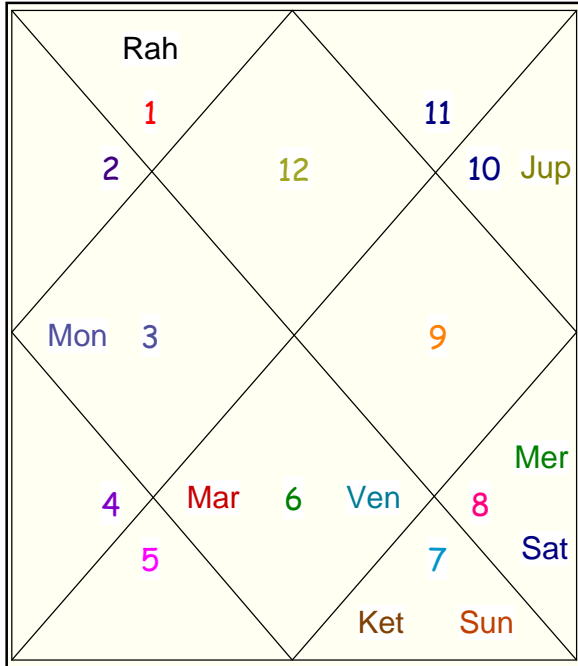

Planetary Degrees and Vimsottari Dasa

Balance of Dasa	Degree	Sign	Pln	Sign	Degree	Balance of Dasa
Rahu 0 Y 7 M 4 D	15:25:56	Pis	Asc	Leo	25:56:47	Moon 7 Y 2 M 26 D
Sat 19 Years	17:17:52	Lib	Sun	Vir	6:58:57	
	19:33:28	Gem	Mon	Tau	13:40:47	Rah 18 Years
	10:36:37	Vir	Mar	Sag	28:43:57	
09/06/2002	9:44:49	Sco	Mer	Vir	21:09:04	20/12/2000
09/06/2021	15:01:14	Cap	Jup -R	Aqu	22:29:20	20/12/2018
Sat 12/06/2005	28:36:33	Vir	Ven	Lib	19:00:13	Rah 02/09/2003
Mer 20/02/2008	4:44:33	Sco	Sat	Sco	11:10:44	Jup 26/01/2006
Ket 31/03/2009	15:36:00	Ari	R- Rah	Pis	27:22:17	Sat 02/12/2008
Ven 31/05/2012	15:36:00	Lib	R- Ket	Vir	27:22:17	Mer 21/06/2011
Sun 13/05/2013	22:23:41	Sco	Ura	Sco	25:00:06	Ket 09/07/2012
Mon 12/12/2014	7:54:51	Sag	Nep	Sag	9:23:33	Ven 09/07/2015
Mar 21/01/2016	11:16:43	Lib	Plu	Lib	12:11:53	Sun 02/06/2016
Rah 27/11/2018	12:42:49	Sag	Mid Heaven	Tau	25:38:08	Mon 02/12/2017
Jup 09/06/2021						Mar 20/12/2018

Chitrapaksh Ayanamsa: 23:39:20 Degrees

Lagna And Chalit