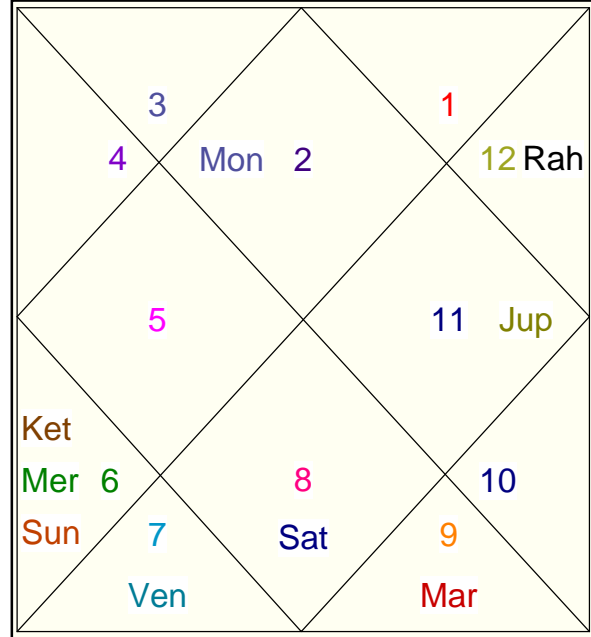

 Pisces : Ascendant: Leo
 Jupiter : Ascendant Lord: Sun
 Gemini : Rasi: Taurus
 Mercury : Rasi-Lord: Venus
 Ardra : Nakshatra: Rohini
 Rahu : Nakshatra Lord: Moon
 4 : Charan: 2
 Sidha : Yoga: Sidhi
 Gara : Karan: Vanij
 Chhatrapati-Chha :Name Alphabet.....:
 Wa-Vani
 Scorpio : Sun Sign (Western): Libra
 Shoodra : Varan: Vaishya
 Manav : Vashya: Chatuspada
 Shwan : Yoni: Sarp
 Manushya : Gan: Manushya
 Adya : Nadi: Antya
 Simha : Varga: Mrig

Planetary Degrees and Vimsottari Dasa

Balance of Dasa	Degree	Sign	Pln	Sign	Degree	Balance of Dasa
Rahu 0 Y 7 M 4 D	15:25:56	Pis	Asc	Leo	25:56:47	Moon 7 Y 2 M 26 D
Sat 19 Years	17:17:52	Lib	Sun	Vir	6:58:57	
	19:33:28	Gem	Mon	Tau	13:40:47	Rah 18 Years
	10:36:37	Vir	Mar	Sag	28:43:57	
09/06/2002	9:44:49	Sco	Mer	Vir	21:09:04	20/12/2000
09/06/2021	15:01:14	Cap	Jup -R	Aqu	22:29:20	20/12/2018
Sat 12/06/2005	28:36:33	Vir	Ven	Lib	19:00:13	Rah 02/09/2003
Mer 20/02/2008	4:44:33	Sco	Sat	Sco	11:10:44	Jup 26/01/2006
Ket 31/03/2009	15:36:00	Ari	R- Rah	Pis	27:22:17	Sat 02/12/2008
Ven 31/05/2012	15:36:00	Lib	R- Ket	Vir	27:22:17	Mer 21/06/2011
Sun 13/05/2013	22:23:41	Sco	Ura	Sco	25:00:06	Ket 09/07/2012
Mon 12/12/2014	7:54:51	Sag	Nep	Sag	9:23:33	Ven 09/07/2015
Mar 21/01/2016	11:16:43	Lib	Plu	Lib	12:11:53	Sun 02/06/2016
Rah 27/11/2018	12:42:49	Sag	Mid Heaven	Tau	25:38:08	Mon 02/12/2017
Jup 09/06/2021						Mar 20/12/2018

Chitrapaksh Ayanamsa: 23:39:20 Degrees

Lagna And Chalit

Lagna And Chalit

KDP

Neha

Moon

Moon

Navamsa

Navamsa

Ashtakoot Guna Chart

Koot	Male	Female	Dosha	Max-Marks	Marks	Area
Varan	Shoodra	Vaishya	--	1	0	Deeds
Vashya	Manav	Chatuspada	--	2	1	Nature
Tara	Mitra	Vipat	--	3	1.5	Destiny
Yoni	Shwan	Sarp	--	4	2	Sex Life
Graha_Maitri	Mercury	Venus	--	5	5	Relationship
Gana	Manushya	Manushya	--	6	6	Sociality
Bhakoot	Gemini	Taurus	Yes	7	0	Life Style
Nadi	Adya	Antya	--	8	8	Kids/Health
Total				36	23.5	