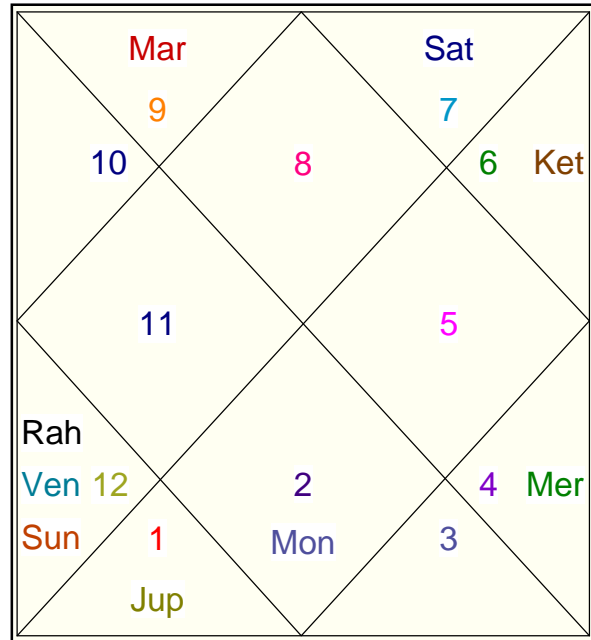

 Pisces : Ascendant: Leo
 Jupiter : Ascendant Lord: Sun
 Gemini : Rasi: Taurus
 Mercury : Rasi-Lord: Venus
 Ardra : Nakshatra: Rohini
 Rahu : Nakshatra Lord: Moon
 4 : Charan: 2
 Sidha : Yoga: Sidhi
 Gara : Karan: Vanij
 Chhatrapati-Chha :Name Alphabet.....:
 Wa-Vani
 Scorpio : Sun Sign (Western): Libra
 Shoodra : Varan: Vaishya
 Manav : Vashya: Chatuspada
 Shwan : Yoni: Sarp
 Manushya : Gan: Manushya
 Adya : Nadi: Antya
 Simha : Varga: Mrig

Planetary Degrees and Vimsottari Dasa

Balance of Dasa	Degree	Sign	Pln	Sign	Degree	Balance of Dasa
Rahu 0 Y 7 M 4 D	15:25:56	Pis	Asc	Leo	25:56:47	Moon 7 Y 2 M 26 D
Sat 19 Years	17:17:52	Lib	Sun	Vir	6:58:57	
	19:33:28	Gem	Mon	Tau	13:40:47	Rah 18 Years
	10:36:37	Vir	Mar	Sag	28:43:57	
09/06/2002	9:44:49	Sco	Mer	Vir	21:09:04	20/12/2000
09/06/2021	15:01:14	Cap	Jup -R	Aqu	22:29:20	20/12/2018
Sat 12/06/2005	28:36:33	Vir	Ven	Lib	19:00:13	Rah 02/09/2003
Mer 20/02/2008	4:44:33	Sco	Sat	Sco	11:10:44	Jup 26/01/2006
Ket 31/03/2009	15:36:00	Ari	R- Rah	Pis	27:22:17	Sat 02/12/2008
Ven 31/05/2012	15:36:00	Lib	R- Ket	Vir	27:22:17	Mer 21/06/2011
Sun 13/05/2013	22:23:41	Sco	Ura	Sco	25:00:06	Ket 09/07/2012
Mon 12/12/2014	7:54:51	Sag	Nep	Sag	9:23:33	Ven 09/07/2015
Mar 21/01/2016	11:16:43	Lib	Plu	Lib	12:11:53	Sun 02/06/2016
Rah 27/11/2018	12:42:49	Sag	Mid Heaven	Tau	25:38:08	Mon 02/12/2017
Jup 09/06/2021						Mar 20/12/2018

Chitrapaksh Ayanamsa: 23:39:20 Degrees

Lagna And Chalit

Lagna And Chalit

KDP

Neha

Moon

Moon

Navamsa

Navamsa

Ashtakoot Guna Chart

Koot	Male	Female	Dosha	Max-Marks	Marks	Area
Varan	Shoodra	Vaishya	--	1	0	Deeds
Vashya	Manav	Chatuspada	--	2	1	Nature
Tara	Mitra	Vipat	--	3	1.5	Destiny
Yoni	Shwan	Sarp	--	4	2	Sex Life
Graha_Maitri	Mercury	Venus	--	5	5	Relationship
Gana	Manushya	Manushya	--	6	6	Sociality
Bhakoot	Gemini	Taurus	Yes	7	0	Life Style
Nadi	Adya	Antya	--	8	8	Kids/Health
Total				36	23.5	